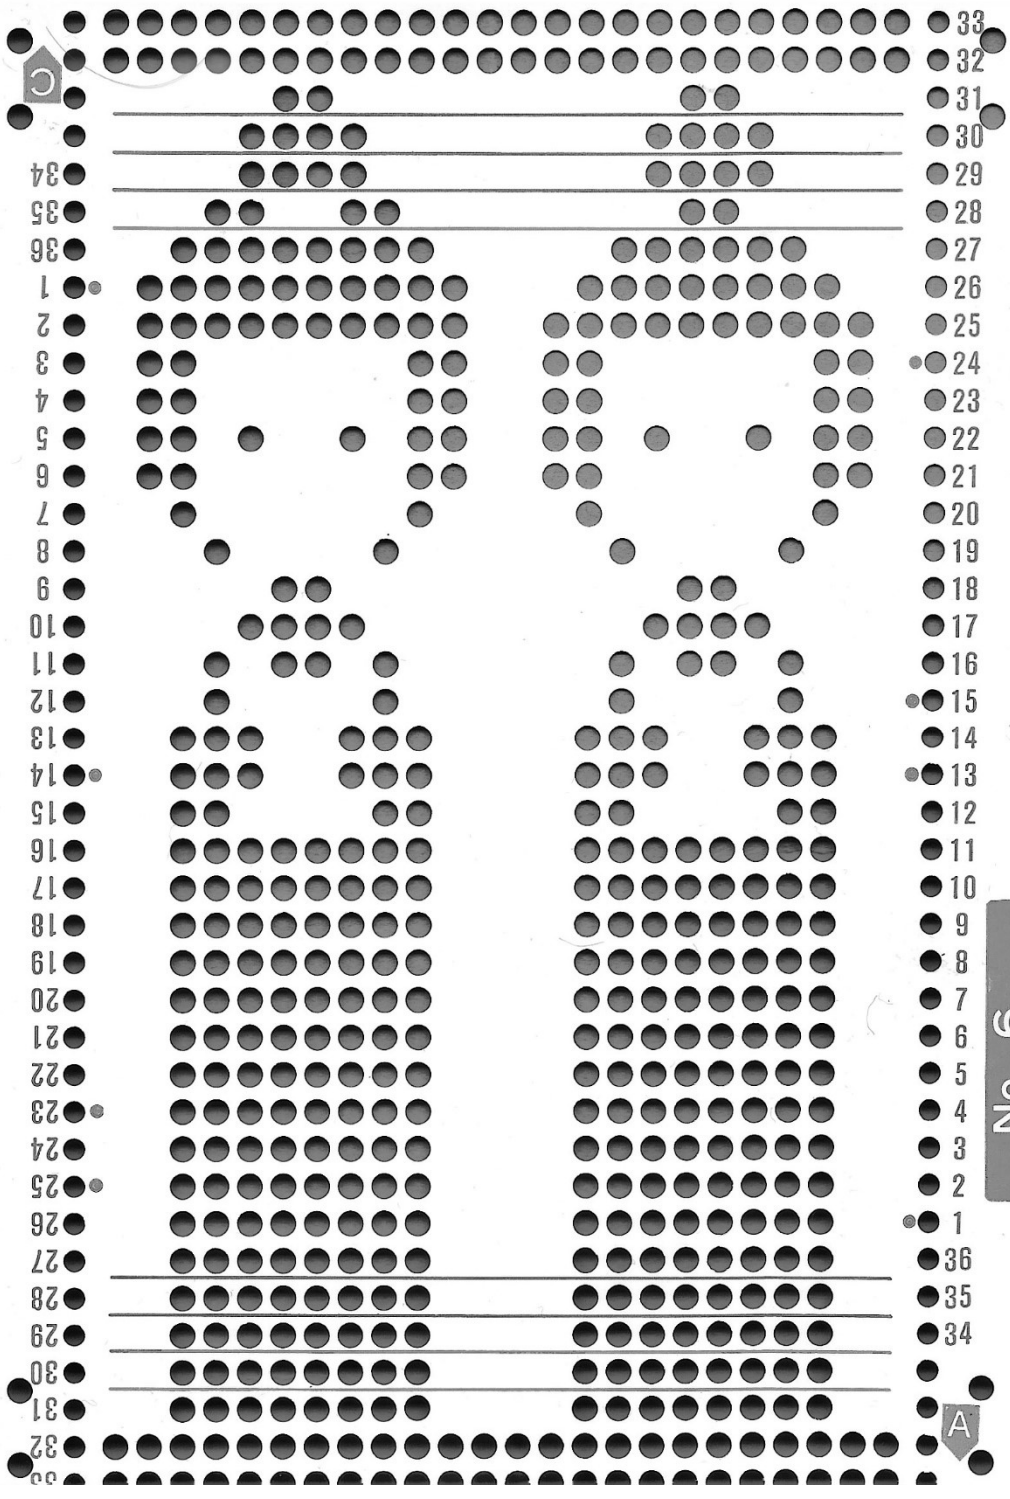

Empisal,
Knitmaster

SINGLE MOTIF
CARD SET

CARD No. 5

CARD No. 6

CARD No. 19

* Red ribbon on Cat's neck
is embroidered by hand.

56
57
58
1
2
3
4
5
6
7
8
9
10
11
12
13
14
15
16
17
18
19
20
21
22
23
24
25
26
27
28
29
30
31
32
33
34
35
36
37
38
39
40
41
42
43
44
45
46
47
48
49
50
51
52
53
54

55
54
53
52
51
50
49
48
47
46
45
44
43
42
41
40
39
38
37
36
35
34
33
32
31
30
29
28
27
26
25
24
23
22
21
20
19
18
17
16
15
14
13
12
11
10
9
8
7
6
5
4
3
2
1
58
57
56

No. 5

No. 6